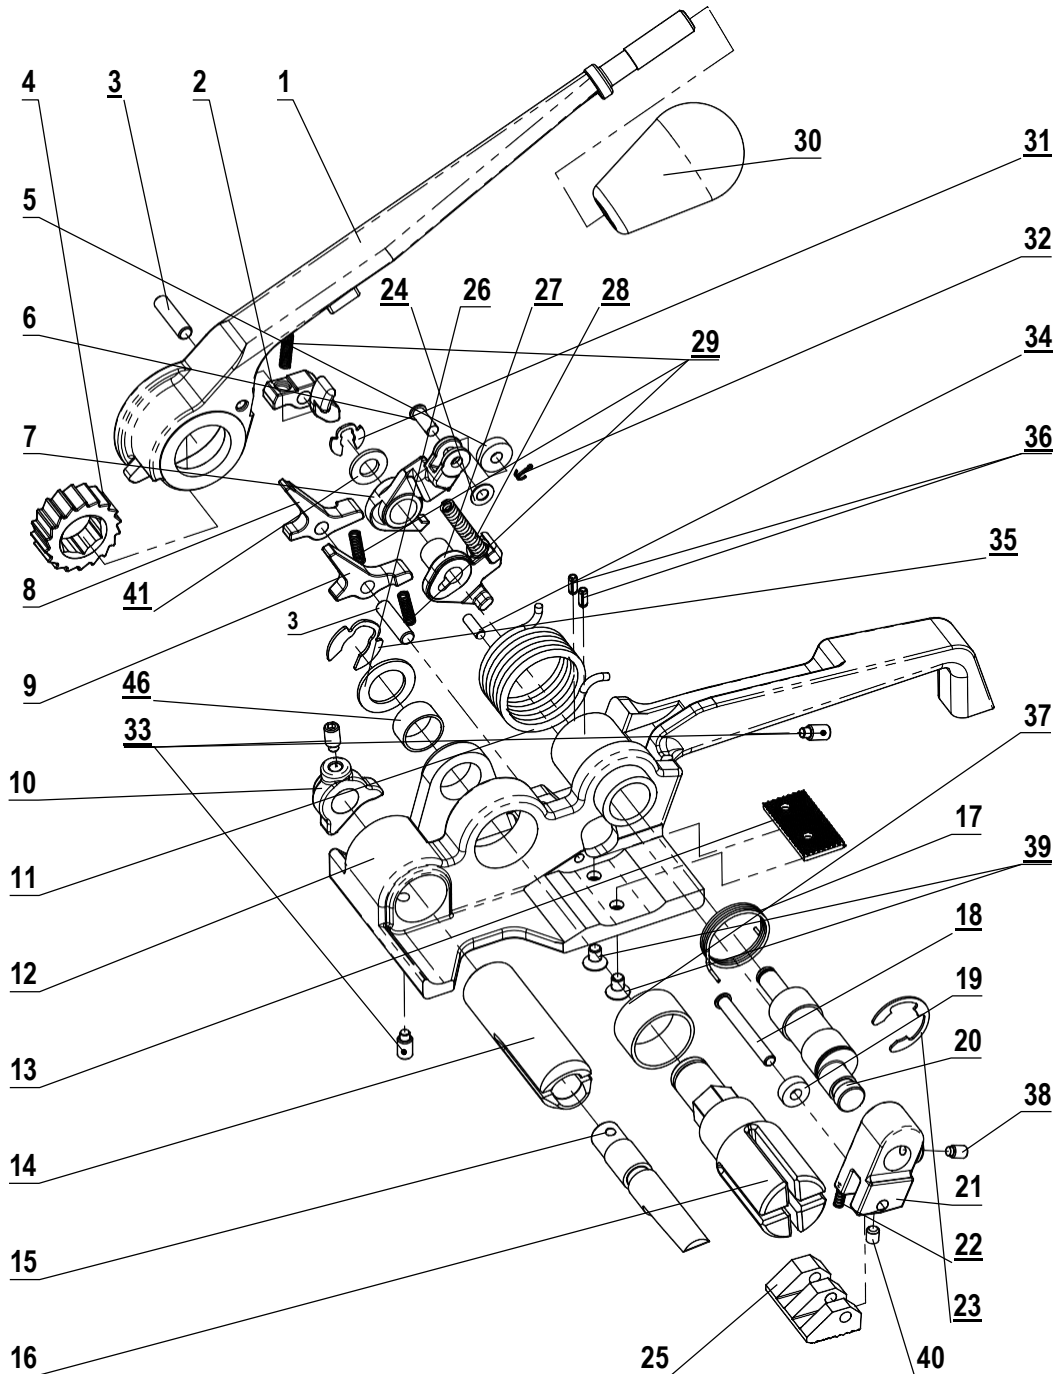

Order from Allstrap 866-779-2673

ASC -370

Heavy Duty Tensioner for PET Strapping

No	KEY No	PART DESCRIPTION	QTY.
1	370-01	HANDLE	1
2	370-02	TENSION PAWL	1
3	370-03	PIN	2
4	370-04	RATCHET WHEEL	1
5	370-05	ROLLER	1
6	370-06	ROLLER PIN	1
7	370-07	LEVER	1
8	370-08	PAWL LONG	1
9	370-09	PAWL SHORT	1
10	370-10	CUTTER LEVER	1
11	370-11	LEVER SPRING	1
12	370-12	FRAME	1
13	370-13	GRIPPER PAD	1
14	370-14	CUTTER HOUSING	1
15	370-15	CUTTER	1
16	370-16	WINDLASS	1
17	370-17	SPRING	1
18	370-18	GRIPPER FOOT SHAFT	1
19	370-19	GRIPPER FOOT ROLLER	1
20	370-20	ECCENTRIC SHAFT	1
21	370-21	GRIPPER HOLDER	1
22	370-22	GRIPPER FOOT SPRING	1
23	370-23	E RETAINING RING (3/4")	1
24	370-24	WASHER 5x11x0.7	1
25	370-25	GRIPPER FOOT	1
26	370-26	WASHER	1
27	370-27	AUXILIARY LEVER	1
28	370-28	AUXILIARY SPRING	1
29	370-29	PAWL SPRING	3
30	370-30	KNOB	1
31	370-31	KLIPRING 5/16"	1
32	370-32	COTTER PIN 1,2x8	1
33	370-33	SET SCREW M6x12 DOG POINT	3
34	370-34	NEEDLE ROLLER 4x11,8	1
35	370-35	KLIPRING 5/8"	1
36	370-36	SPRING PIN 1/8"x5/16"	2
37	370-37	PLANE BEARING	1
38	370-38	SET SCREW M5x8 HALF DOG POINT	1
39	370-39	COUNTERSUNK HEAD SCREW M5x8	2
40	370-40	SET SCREW M5x6	1
41	370-41	WASHER 8	1
46	370-46	PLANE BEARING SMALL	1