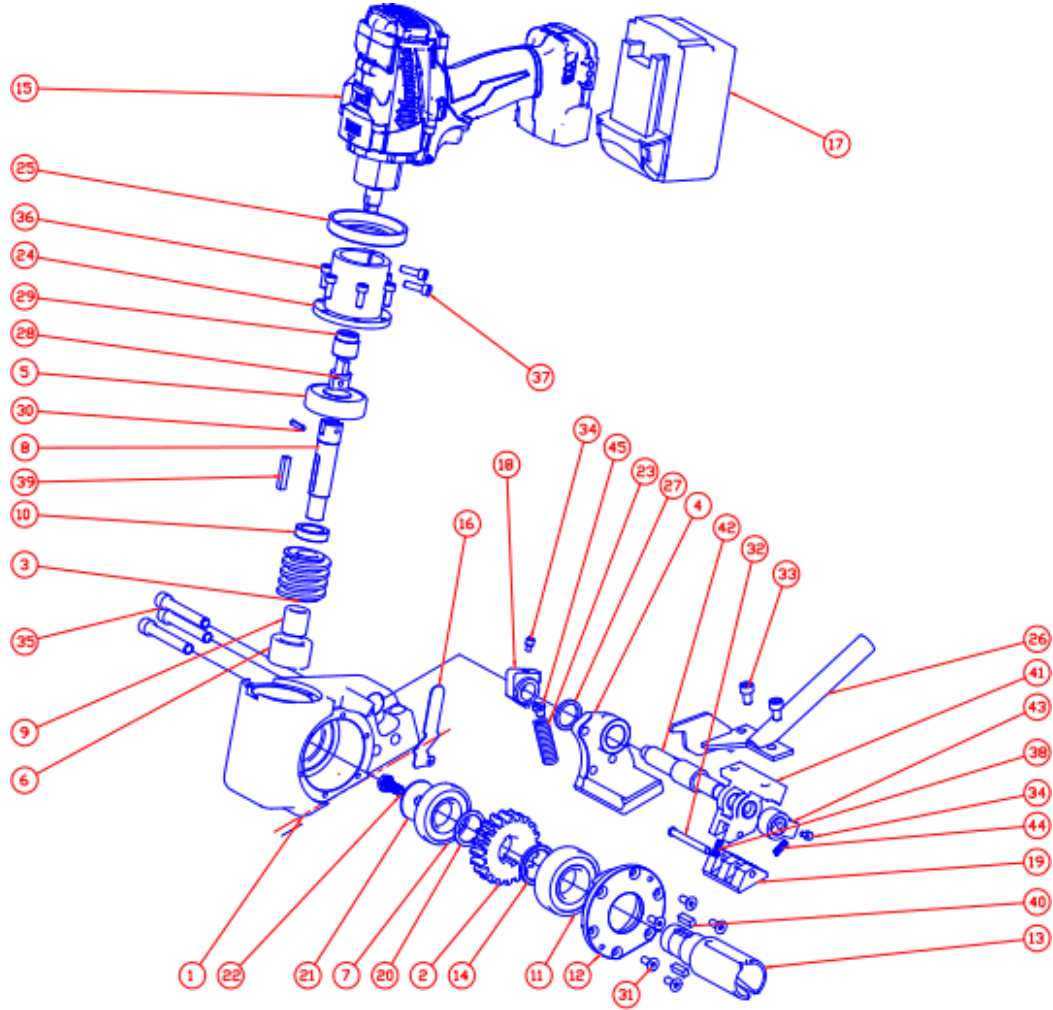

C11 Parts List

Item Number	QTY.	Description
C11-1	1	Case
C11-2	1	Worm Gear
C11-3	1	Worm
C11-4	1	Legand Shaft
C11-5	1	Bearing, Angular Contact
C11-6	1	Bearing, Needle
C11-7	1	Bearing, Roller
C11-8	1	Worm Shaft
C11-9	1	Bearing
C11-10	1	Worm Shaft Spacer
C11-11	1	Bearing, Roller
C11-12	1	Side Plate
C11-13	1	Main Shaft
C11-14	1	Shaft Spacer
C11-15	1	Drill, Milwaukee Fuel
C11-16	1	Thumb Release
C11-17	1	Battery Pack
C11-18	1	Lift Release Retainer
C11-19	1	Gripper Foot
C11-20	1	Spacer
C11-21	1	Washer
C11-22	1	Screw
C11-23	1	Spring
C11-24	1	Worm Plate
C11-25	1	Cap, Drill Pins
C11-26	1	Lock Handle
C11-27	1	Spacer, Foot Shaft
C11-28	1	Coupling
C11-29	1	Coupling Keeper
C11-30	1	Roll Pin
C11-31	6	FHCS #10-24 X 1/2" Large
C11-32	1	Foot Pin
C11-33	2	Screw
C11-34	2	Lift Release Retainer Screw
C11-35	3	SHCS 5/16-18 X 2" LG. (Stocked)
C11-36	6	SHCS #10-24 X 1/2" LG.
C11-37	2	SHCS #10-32 X 5/8" LG. (Stocked)
C11-38	1	Foot Spring
C11-39	1	Keystock 3/16" X 3/16" X 1" LG.
C11-40	2	Keystock 3/16" X 3/16" X .6" LG.
C11-41	1	Gripper Holder
C11-42	1	Gripper Shaft
C11-43	1	Stop Bushing
C11-44	1	Spring
C11-45	1	Spring Bushing

Schematic