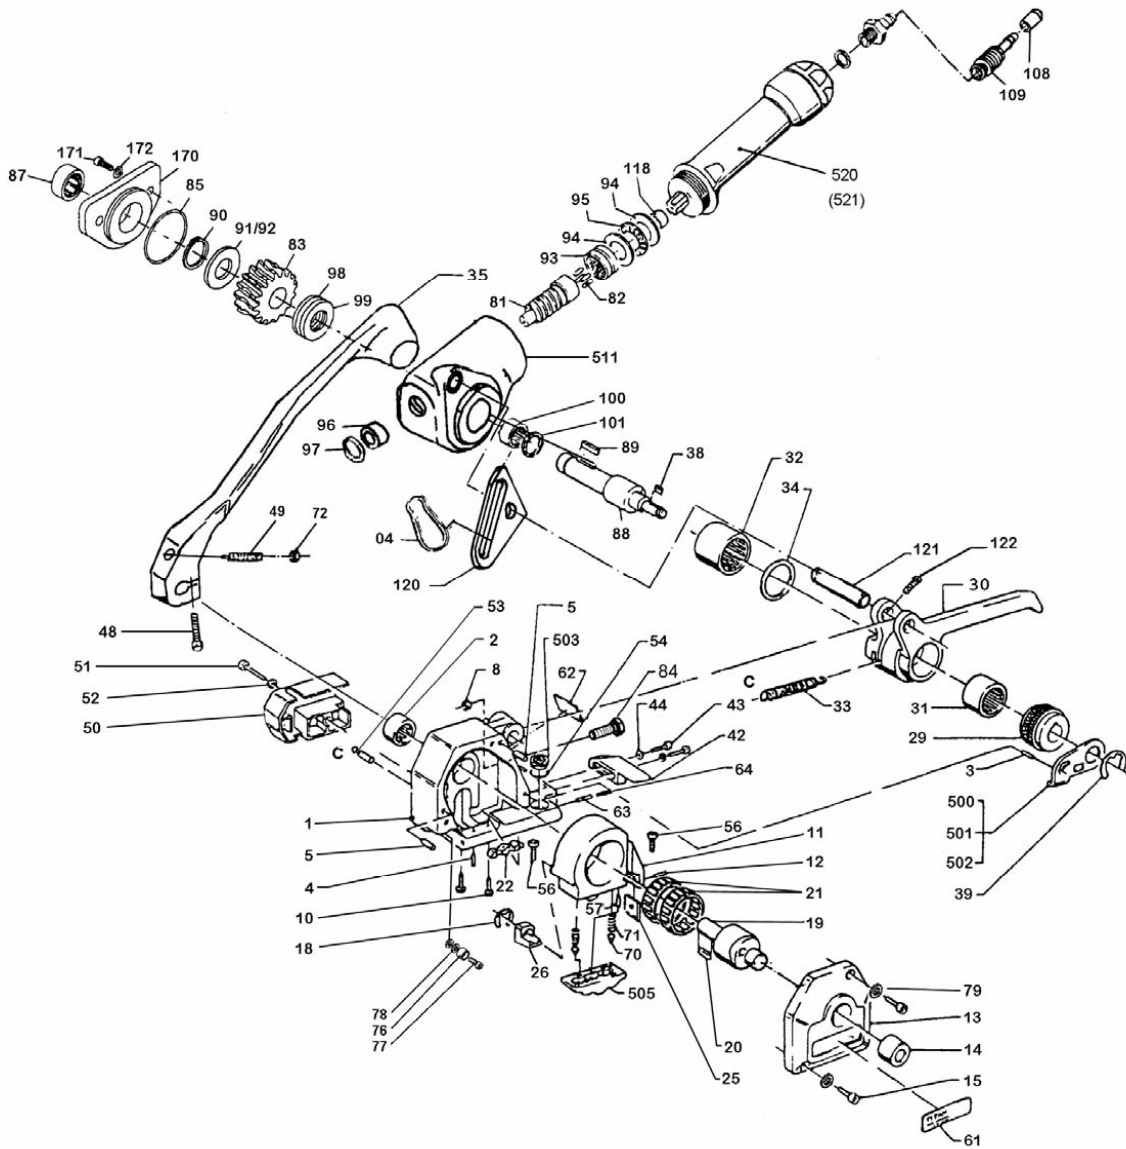

Order from Allstrap 866-779-2673

Titan HPE

Pos.	Description	Part #
4	~~Frame~~	~~4223100130~~
510	Frame Complete	4822314060
2	Needle Sleeve	1540016160
3	Cylinder Pin	1112040120
4	Cylinder Pin	1112040120
5	Cylinder Pin	1112060180
8	Hex. Nut	1408060012
10	Cheese Head Screw	1002030080
11	Upper Die Holder	4223100250
12	Tension Sleeve	1141030103
13	Cover	4223100320
14	Needle Bushing	1530016160
15	Cheese Head Screw	1001060130
18	Locking Washer	1361100003
19	Eccentric Shaft	4223100510
20	Feather Key	1631055165
21	Needle Ring	1592032132
22	Lower Jaw (Punch)	4223100600
25	Notching Cutter	3223100900
26	Ejector	4223101000
29	Tension Wheel	4223101300
~~30~~	~~Rocker~~	~~4223101440~~
509	Rocker Complete	4822314050
~~34~~	~~Needle Sleeve~~	~~1540022200~~
~~32~~	~~Sleeve Freewheel~~	~~1540330300~~
33	Tension Spring	3223101800
34	Starting Disc	4223101600
35	Cutting Lever (Sealing Handle)	4223101520
38	Feather Key	4223104200
39	Locking Washer	1361120005
42	Rear Strap Guide	3223104100
43	Cheese Head Screw	1001050110
44	Locking Washer	1223017050
48	Cheese Head Screw	1001060211
49	Threaded Pin	1087060450
50	Cover	3223103520
51	Cheese Head Screw	1001050310
52	Locking Washer	1223017050
53	Grooved Pin	1125040160
54	O-ring	1230130027
56	Cheese Head Screw	1003040110
61	Company Name Plate	3223103800
62	CE-Sign with date of constr.	1950000120
63	Threaded Pin	1112030200
64	Threaded Pin	1085040040

Pos.	Description	Part #
67	Type plate	3224101100
70	Ejector	3223102020
71	Pressure Spring	1620001170
72	Hex. Nut	1408060012
76	Strap Guide Front	4223101220
77	Cheese Head Screw	1001050174
78	Washer	1302064010
79	Locking Washer	1223017060
81	Worm Gear	3454100210
82	Cylinder Pin	1112040120
83	Worm Wheel	3454100310
84	Hex Screw	1013060210
85	O-Ring Seal	1230451500
87	Needle	1531020120
88	Transport Shaft	4224100300
89	Feather Key	1631066247
90	Safety Ring	1241200006
91	Washer	1312028019
92	Washer	1312028105
93	Needle Sleeve	1520026160
94	Shaft Washer	1350020000
95	Needle Washer	1510020350
96	Needle Bearing	1530012129
97	Safety Ring	1242180000
98	Washer	1392320350
99	Axial bearing	1510120350
100	Needle Bearing	1532020160
104	Carabiner	1990000496
108	Cap	1740000110
109	Coupling Hose	9921110020
110	Plug nipple, R 1/4" inside	9921230020
118	Centering Sleeve	4226100900
120	Bracket	4224101200
121	Pin	4224100510
122	Threaded Pin	1087050082
170	Gear Cover	4228100900
171	Head Screw	1049060130
172	Locking Washer	1223017060
500	Strap Guide - 13 mm (1/2")	4822315011
501	Strap Guide - 16 mm (5/8")	4822315012
502	Strap Guide - 19 mm (3/4")	4822315013
503	Gripper Plate	4822315090
505	Upper Jaw (Die)	4822315070
511	Gear Housing	4822815040
520	Motor - HPE	9163000220

Distributed By:
Allstrap

1719 Kenny Rd
Columbus, OH, 43212

Titan HPE

Distributed By:

Allstrap

1719 Kenny Rd
Columbus, OH, 43212