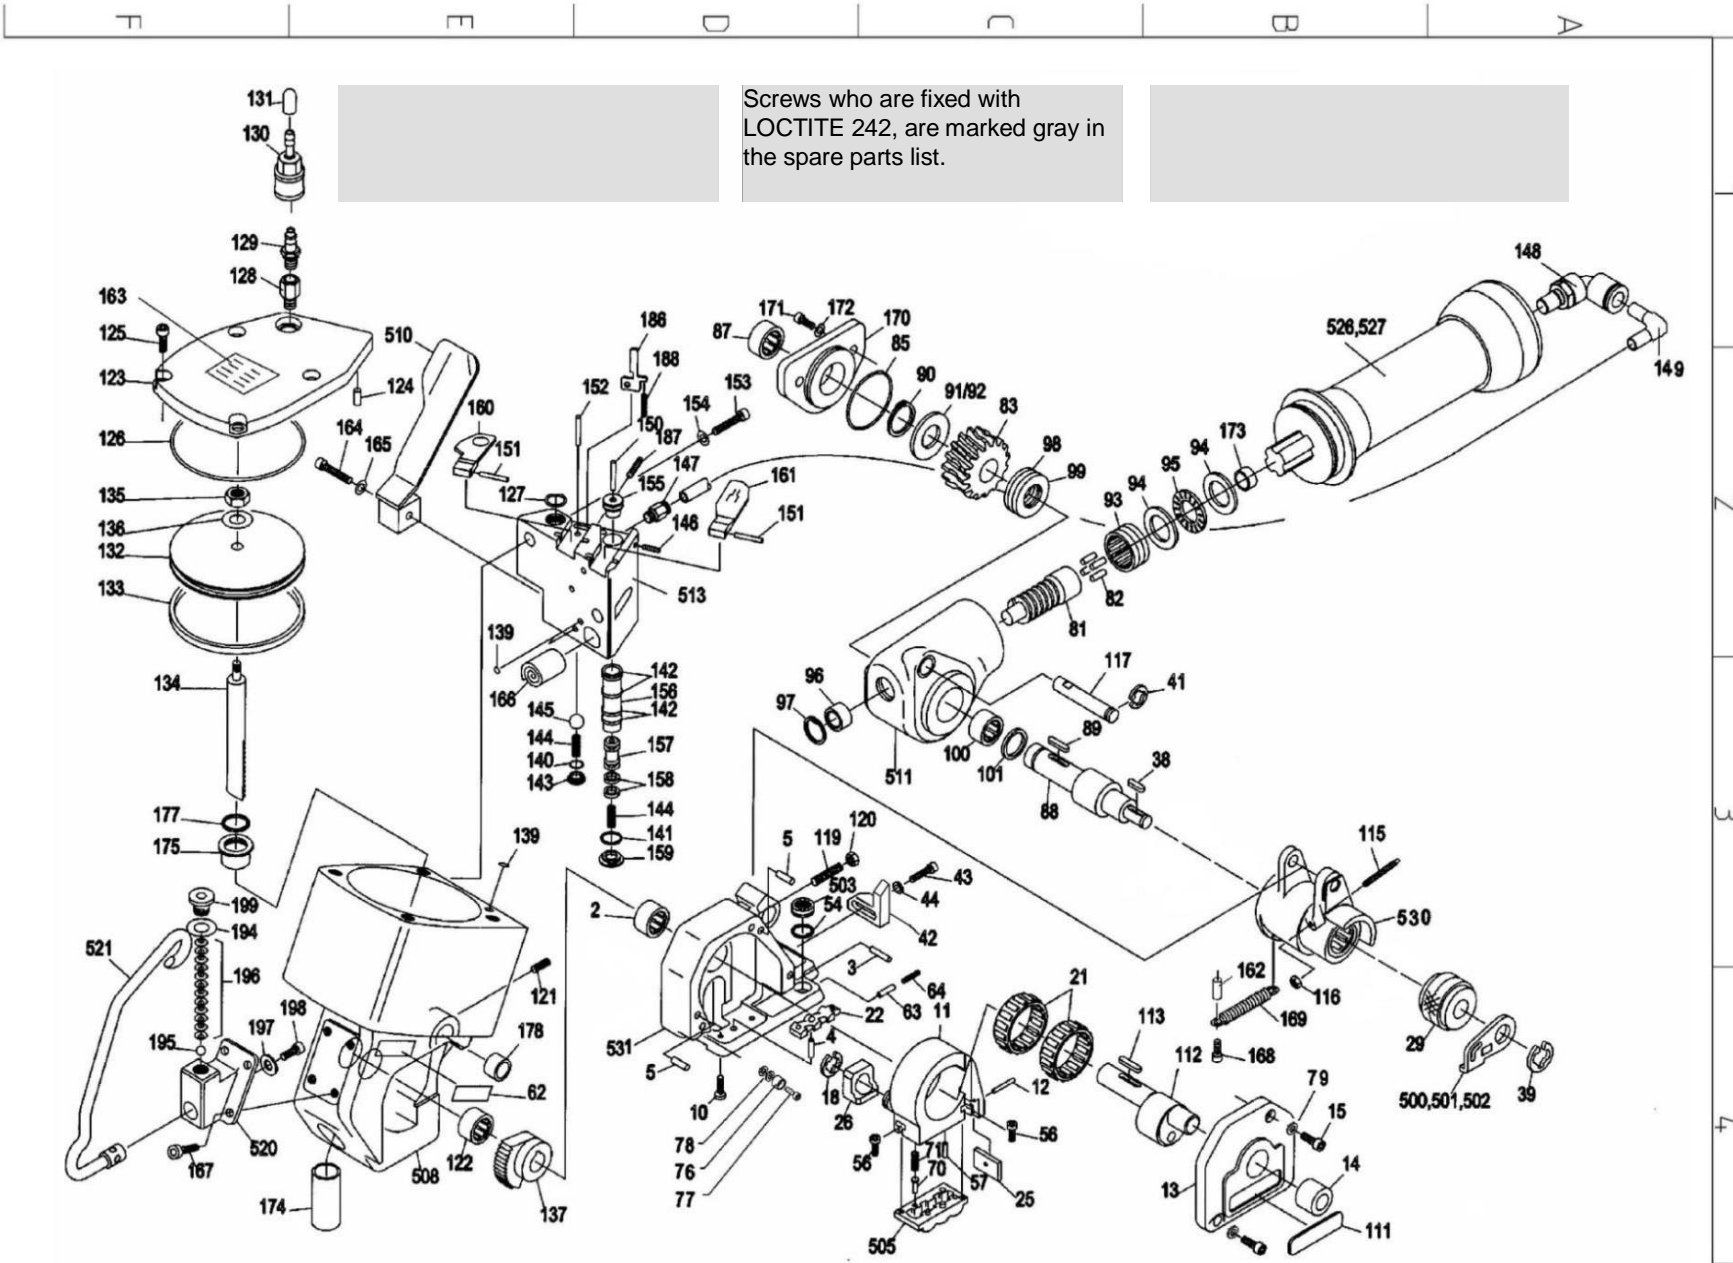

## 11. Exploded draw

**TITAN**

**12. Spare parts list**

Pos.	Description	St. Pcs. Pc.	
2	Needle sleeve	1	
3	Pin - Ø4m6 x 12	1	
4	Pin - Ø4m6 x 12	1	
5	Pin - Ø6m6 x 18	2	
10	Screw - M3 x 8	2	
11	<b>Upper jaw holder</b>	1	<b>V</b>
12	Pin - Ø3 x 10	1	
13	<b>Cover</b>	1	
14	Needle sleeve	1	
15	Screw - M6 x 12	2	
18	Washer - Ø 10	1	
21	Needle ring	2	
22	<b>Lower jaw</b>	1	<b>V</b>
25	<b>Cutter</b>	1	<b>V</b>
26	<b>Ejector pin</b>	1	<b>V</b>
29	<b>Tension wheel</b>	1	<b>V</b>
38	Feather key A 5 x 5 x 18	1	
39	Washer – Ø 12	1	
41	Washer – Ø 10	1	
42	<b>Rear strap guide</b>	1	<b>V</b>
43	Screw – M5 x 10	2	
44	Washer – S5	2	
54	O-ring seal B13 x 2	1	
56	Screw - M4 x 10	2	
62	CE- sign	1	
63	Pin - Ø3m6 x 20	1	
64	Threaded pin M4 x 4	1	
66	Nut – M6	1	

Pos.	Description	St. Pcs. Pc.	
<b>70</b>	<b>Ejector pin</b>	<b>4</b>	<b>V</b>
71	Pressure spring	4	V
<b>76</b>	<b>Strap guide, front</b>	<b>1</b>	<b>V</b>
77	Screw - M5 x 16	1	
78	Disc	2	
79	Washer – S6	2	
<b>81</b>	<b>Worm</b>	<b>1</b>	
82	Pin - Ø4m6 x 12	4	
<b>83</b>	<b>Worm wheel</b>	<b>1</b>	
85	Sealing ring Ø45 x 1.5	1	
87	Needle bushing	1	
<b>88</b>	<b>Feed shaft</b>	<b>1</b>	
89	Feather key A 6 x 6 x 24	1	
90	Safety disc	1	
91	Adjusting washer	1	
92	Adjusting washer	1	
93	Needle sleeve	1	
94	Shaft washer	2	
95	Axial-Needle sleeve	1	
96	Needle sleeve	1	
97	Safety disc	1	
98	Opposed disc	1	
99	Axial bearings	1	
100	Needle sleeve	1	
101	Sealing ring	1	
111	Name plate	1	
<b>112</b>	<b>Eccentric shaft</b>	<b>1</b>	
113	Feather key A 5 x 5 x 20	1	
115	Screw - M6 x 40	1	
116	Nut – M6	1	
<b>117</b>	<b>Pin</b>	<b>1</b>	
118	Name plate	1	
119	Threaded pin M8 x 35	1	
120	Nut – M8	1	
121	Threaded pin M6 x 8	1	